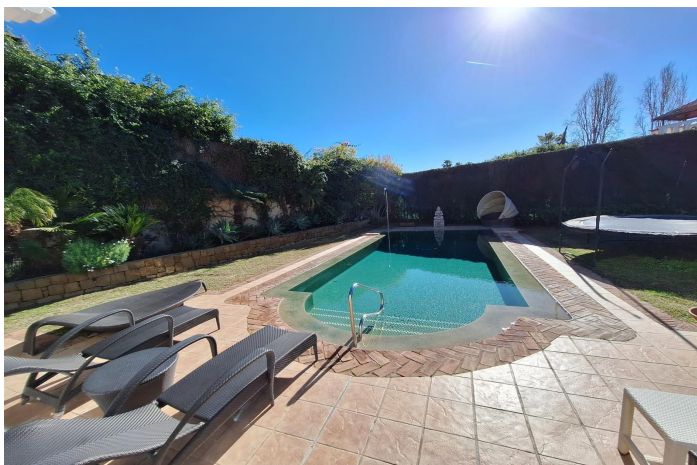

Villa - Chalet en venta en Puerto Banús, Marbella

3.715.000 €

Referencia: R4963945   Dormitorios: 4   Baños: 5   Terreno: 848m²   Construido: 404m²